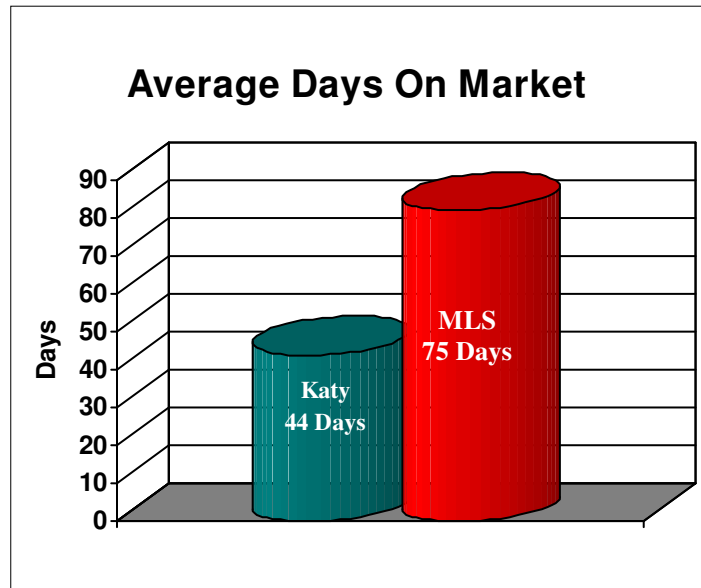

Katy's Performance vs. MLS Statistics

These statistics were obtained from the Houston Multiple Listing Service for the period 01/01/02 to 2/8/07
 Area 15, Sub Area 107 (The Woodlands)